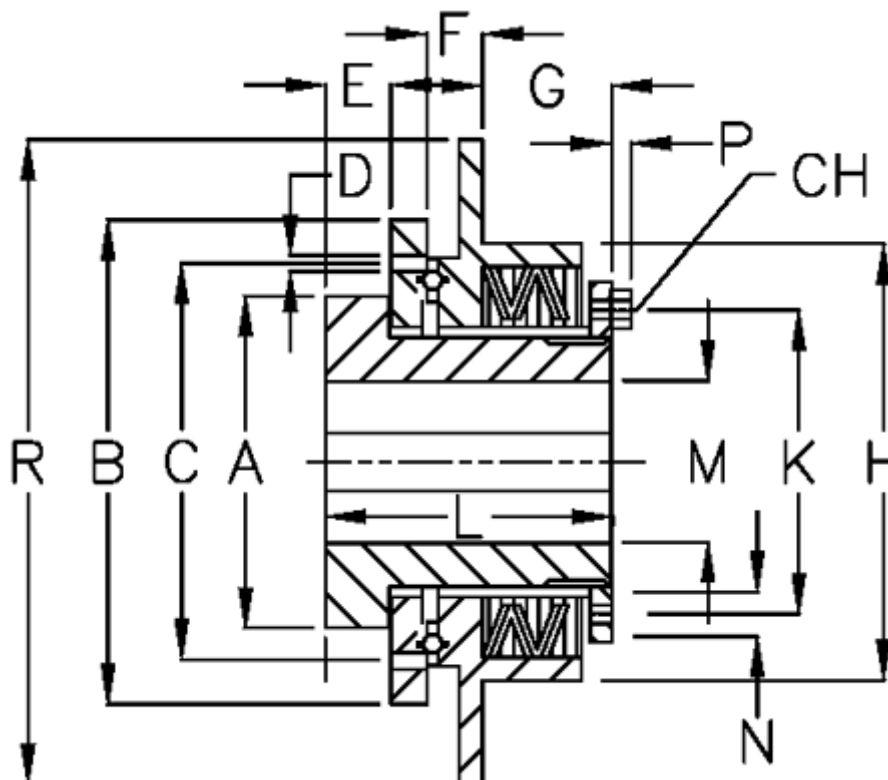

# Data Sheet

Article number: 46952013

Description: Safeguard mini E 20 L

## Measures

A	= 36	F	= 6.0	P	= 3.0
B	= 55	G	= 22.0	R	= 80
C	= 46	H	= 53		
CH	= 7	K	= 38		
D	= 6xM5	L	= 50		
Disc spring mounting	= 3x1M	M max	= 20		
Disc spring version	= L - heavy	M min	= 7		
E	= 12.0	N	= $\varnothing 3$		